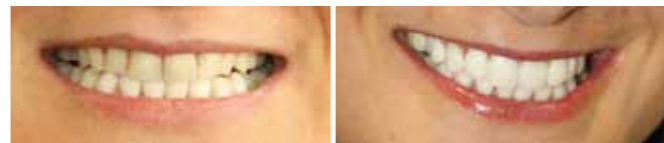

With RIVER8 you can

Prêt-à-porter Veneers

RIVER8 provides a full spectrum of standard veneers, made from top quality porcelain, to make your patients' smiles permanently white in just one visit. Along with a variety of shades and sizes, RIVER8 gives you an optimum selection of the most attractive natural teeth shapes based on extensive research. With this diversity of shapes, shades and sizes, you can find the right combination for the teeth of virtually all your patients.

The perfect smile make-over

RIVER8 veneers solve many esthetic problems, including discoloration, enamel defects and minor misalignments. They can be applied to close diastema or lengthen the front teeth. You can also quickly find replacement veneers in the broad veneer collection.

Benefits for the dentist

- Only one visit required
- Easy to select and fit
- Fabulous results with high luminosity
- Perfect customization by combining three shapes, three shades and three sizes (two for the lower arch)
- Efficient smile restoration with eight veneers per arch covering the esthetic smile zone
- High added value for patient and dentist
- Excellent return on investment for both dentist and patient

Alignment and Shade correction

Alignment, Lengthening and Shade correction

Replacement of old composite veneers

BEFORE

AFTER

Technical data

RIVER8 veneers are ultrathin (0.2 – 0.5 mm), low translucent and super strong thanks to the porcelain used to fabricate the veneers: IPS E-max porcelain from the renowned international leader Ivoclar Vivadent. One of the exceptional characteristics of this ceramic is its flexural strength of 360 to 400 MPa. Like the well known GlamSmile veneers, these veneers are CAD/CAM designed and manufactured to ensure consistent high quality.