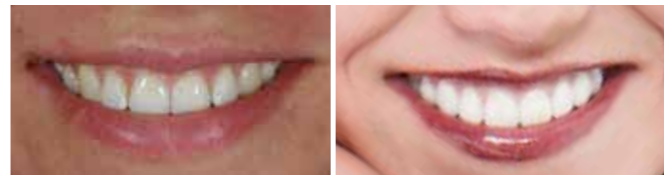

Benefits for the dentist

- Only one visit required
- Easy to select and fit
- Fabulous results with high luminosity
- Perfect customization by combining three shapes, three shades and three sizes (two for the lower arch)
- Efficient smile restoration with eight veneers per arch covering the esthetic smile zone
- High added value for patient and dentist
- Excellent return on investment for both dentist and patient

Alignment and Shade correction